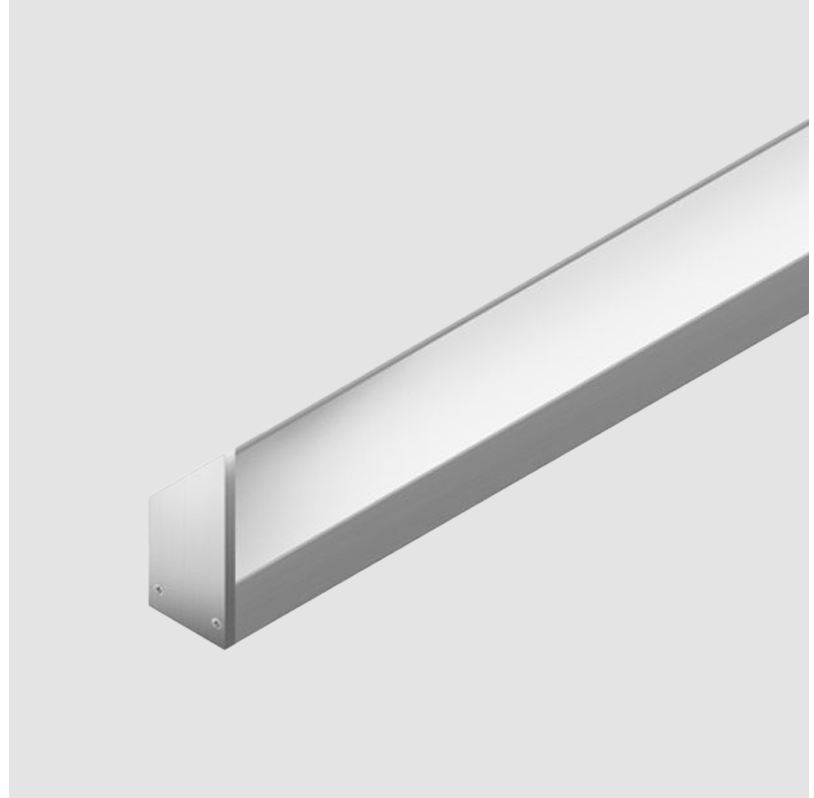

PROJECT
TYPE
SPECIFIER
QUANTITY
DATE

IWASH SURFACE

A1250006-

base number	Color	Lens
	Temperature	Options

1. To build a product code in our configurator select the specify button on the base model # product page
2. To build a manual product code on this datasheet choose from the options listed below in blue font and add the suffix to the base model #

GENERAL

Series: iWash
Brand: Unonovesette
Division: Architectural
Mounting Type: Surface
Mounting Location: Under Cabinet
Subcategory: Profile

PHYSICAL

Shape: Rectangle
Length (mm): 500
Length (in): 19 2/3
Width (mm): 15.5
Width (in): 3/5
Height (mm): 33
Height (in): 1 1/2
Light Distribution: Asymmetric
Weight (kg): 0.175
Weight (lbs): 0.37
Diffuser: Opal / Transparent PMMA
Fixture Finish: ANA
Fixture Material: Extruded Aluminum
Cable Details: 450 mm cable 2x0.5 mm2

ELECTRICAL

Lamp Type: LED
Input Wattage (W): 10
Total Output Wattage (W): 8.9
Dimming: Non-Dimming / Phase Dimming (120Vac only) / 0-10V Dimming
Driver Included: No
Driver Location: Remote
Driver Type: Constant Voltage - 120 / 277Vac
Driver Class: Class 2
Input Voltage (V): 120 - 277
Output Voltage (V): 24

LED

Color Temperature (°K): 2700 / 3000 / 4000
Max. Delivered Lumen (lm): 600
CRI: >85 CRI
Lamp Life (hrs): 100000

OPTICAL

Optic°: 95

RATINGS AND CERTIFICATIONS

Certified By: Certified for North American Standards
IP rating: IP40