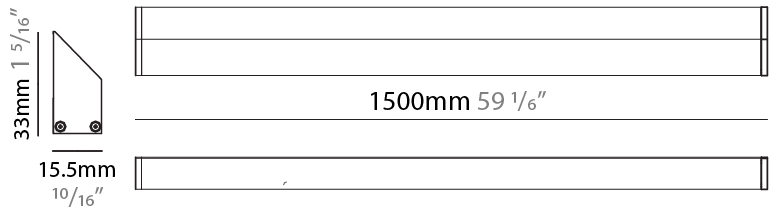

PROJECT
TYPE
SPECIFIER
QUANTITY
DATE

IWASH SURFACE

A1250008-

base number   Color   Lens
Temperature   Options

1. To build a product code in our configurator select the specify button on the base model # product page
2. To build a manual product code on this datasheet choose from the options listed below in blue font and add the suffix to the base model #

GENERAL

Series: iWash
Brand: Unonovesette
Division: Architectural
Mounting Type: Surface
Mounting Location: Under Cabinet
Subcategory: Profile

PHYSICAL

Shape: Rectangle
Length (mm): 1500
Length (in): 59
Width (mm): 15.5
Width (in): 3/5
Height (mm): 33
Height (in): 1 2/7
Light Distribution: Asymmetric
Weight (kg): 0.51
Weight (lbs): 1.12
Diffuser: Opal / Transparent PMMA
Fixture Finish: ANA
Fixture Material: Extruded Aluminum
Cable Details: 450 mm cable 2x0.5 mm2

ELECTRICAL

Lamp Type: LED
Input Wattage (W): 30
Total Output Wattage (W): 26.7
Dimming: Non-Dimming / Phase Dimming (120Vac only) / 0-10V Dimming
Driver Included: No
Driver Location: Remote
Driver Type: Constant Voltage - 120 / 277Vac
Driver Class: Class 2
Input Voltage (V): 120 - 277
Output Voltage (V): 24

LED

Color Temperature (°K): 2700 / 3000 / 4000
Max. Delivered Lumen (lm): 1800
CRI: >85 CRI
Lamp Life (hrs): 100000

OPTICAL

Optic°: 95

RATINGS AND CERTIFICATIONS

Certified By: Certified for North American Standards
IP rating: IP40